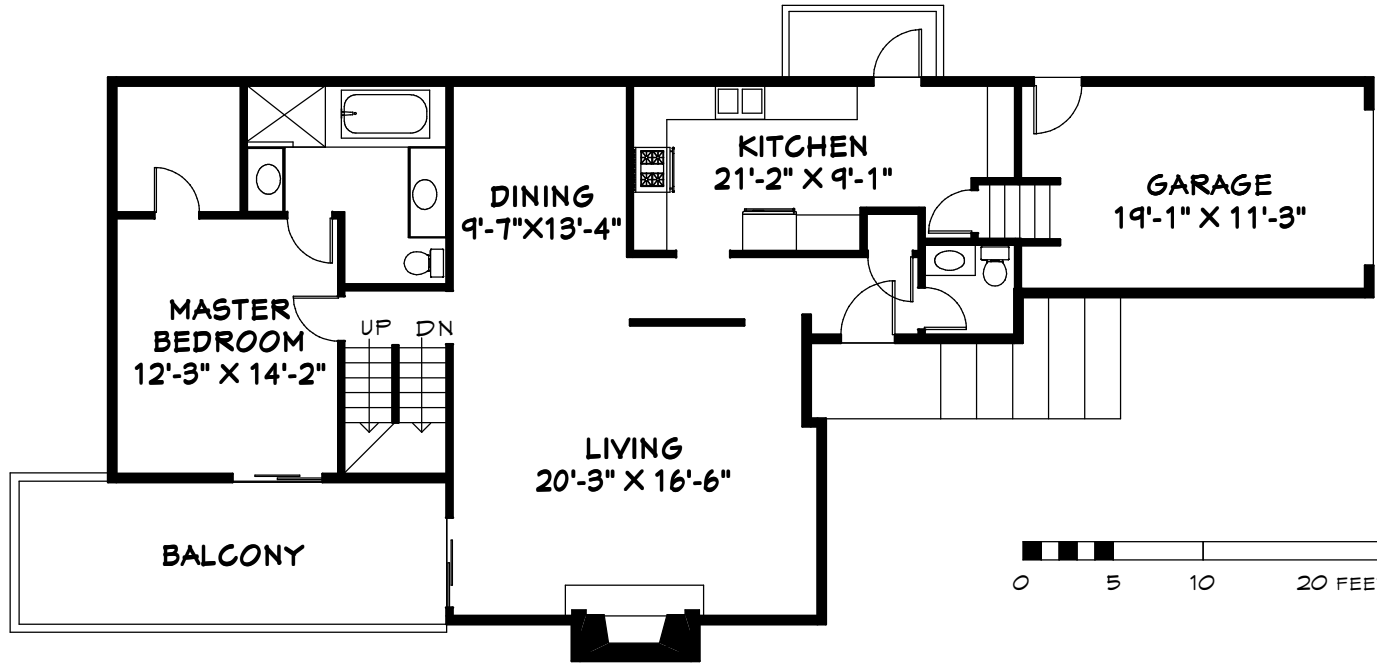

LOWER LEVEL

LOFT LEVEL

MAIN LEVEL

MAIN LEVEL  
1227 s.f.  
LOWER LEVEL  
882 s.f.  
LOFT LEVEL  
178 s.f.

TOTAL LIVING AREA= 2287 s.f.

**26255 ISABELLA AVENUE  
CARMEL CA**

**GARAGE  
246 s.f.**

NOTE: DIMENSIONS ARE ROUNDED TO NEAREST WHOLE OR HALF NUMBER AND ARE NOT FOR CONSTRUCTION OR APPRAISAL PURPOSES